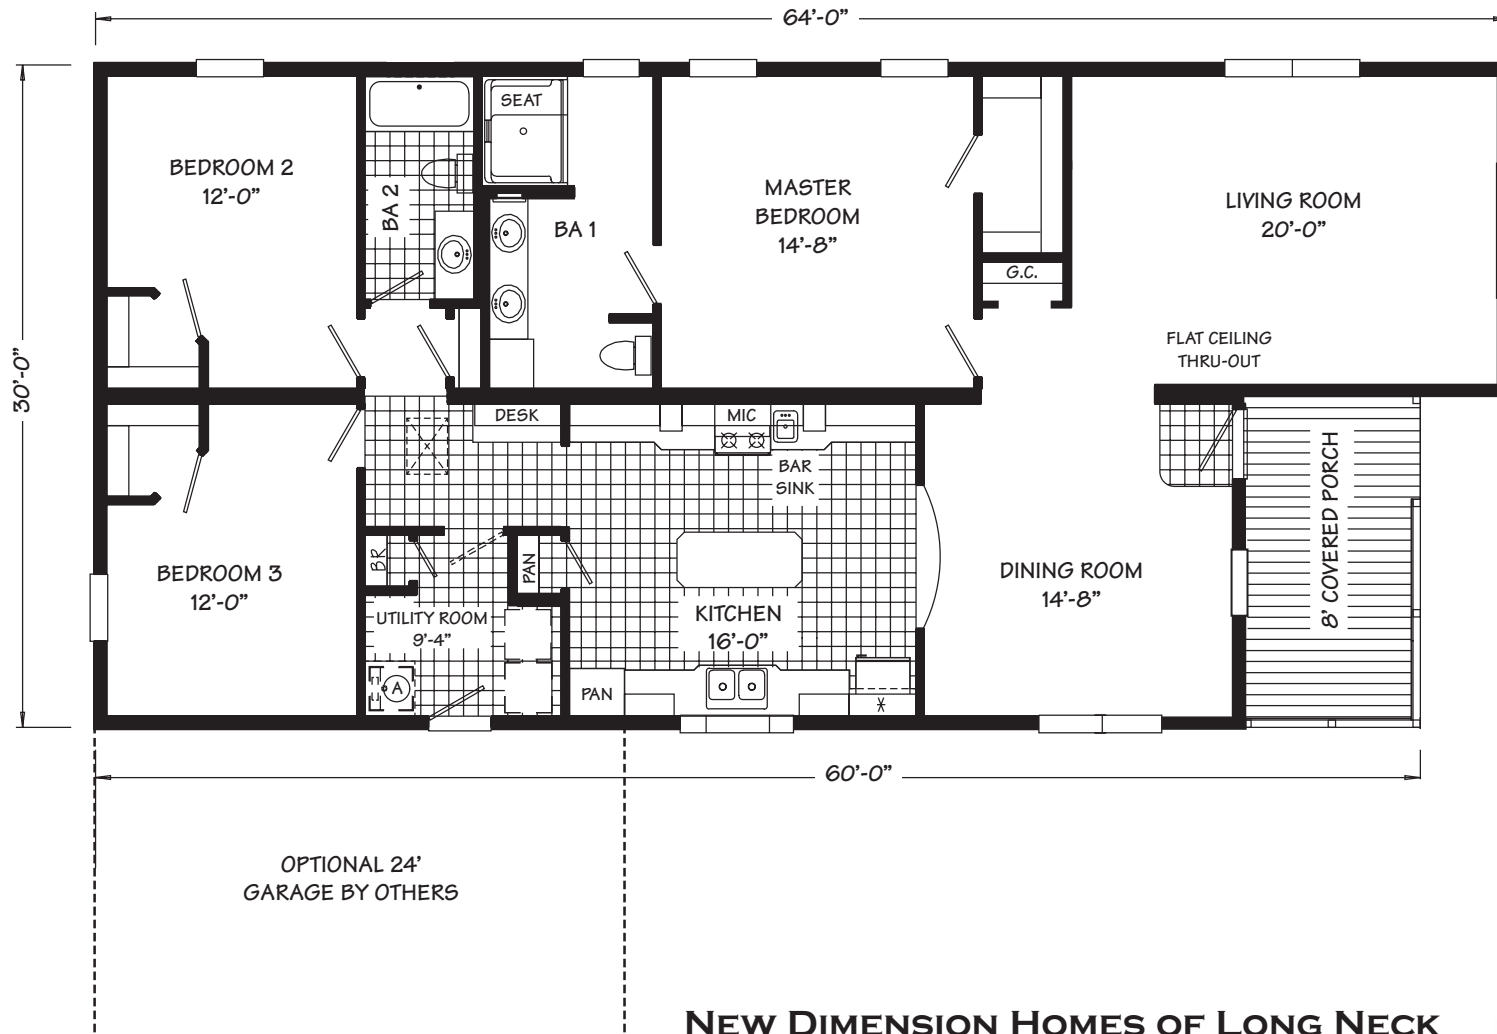

THE ASHEVILLE

1,742 SQUARE FEET

- 3 BEDROOMS/2 BATHS
- COUNTRY KITCHEN
- FORMAL DINING ROOM

NEW DIMENSION HOMES OF LONG NECK

Floorplan rendering provided for illustrative purposes only. All square footage is approximate. Due to continuous improvement, we reserve the right to make changes or modifications without notice.