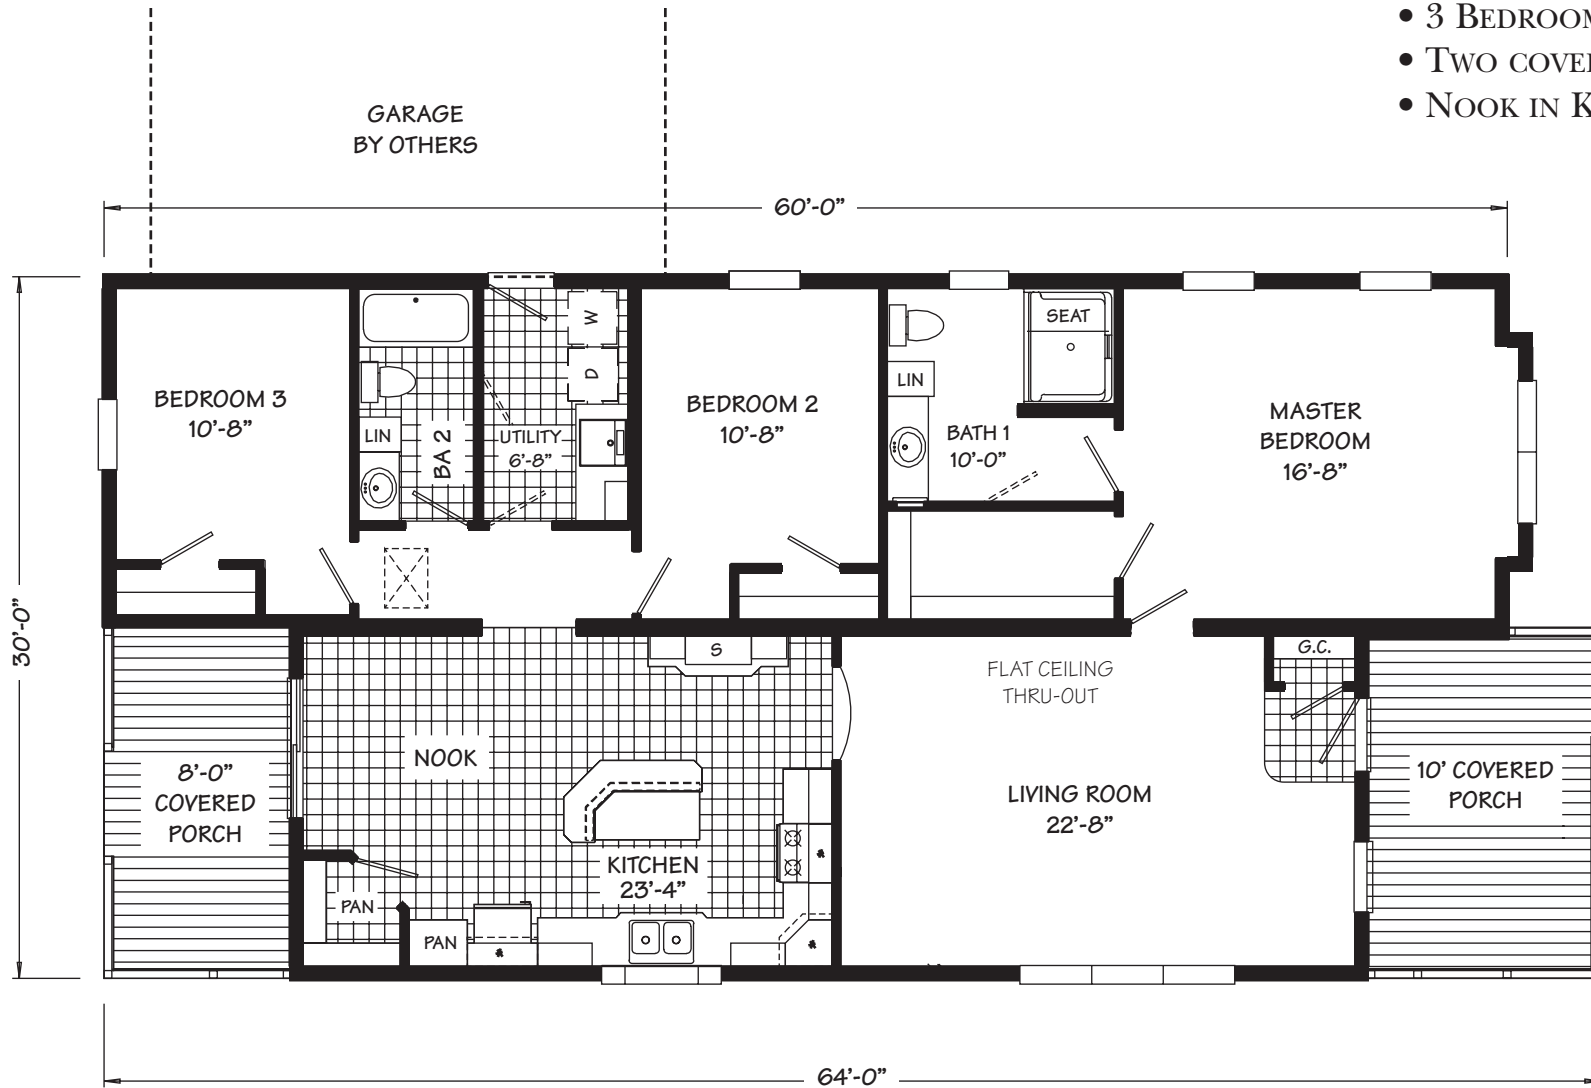

THE BAYVILLE

1,564 SQUARE FEET

- 3 BEDROOMS/2 BATHS
- TWO COVERED PORCHES
- NOOK IN KITCHEN

NEW DIMENSION HOMES OF LONG NECK

Floorplan rendering provided for illustrative purposes only. All square footage is approximate. Due to continuous improvement, we reserve the right to make changes or modifications without notice.