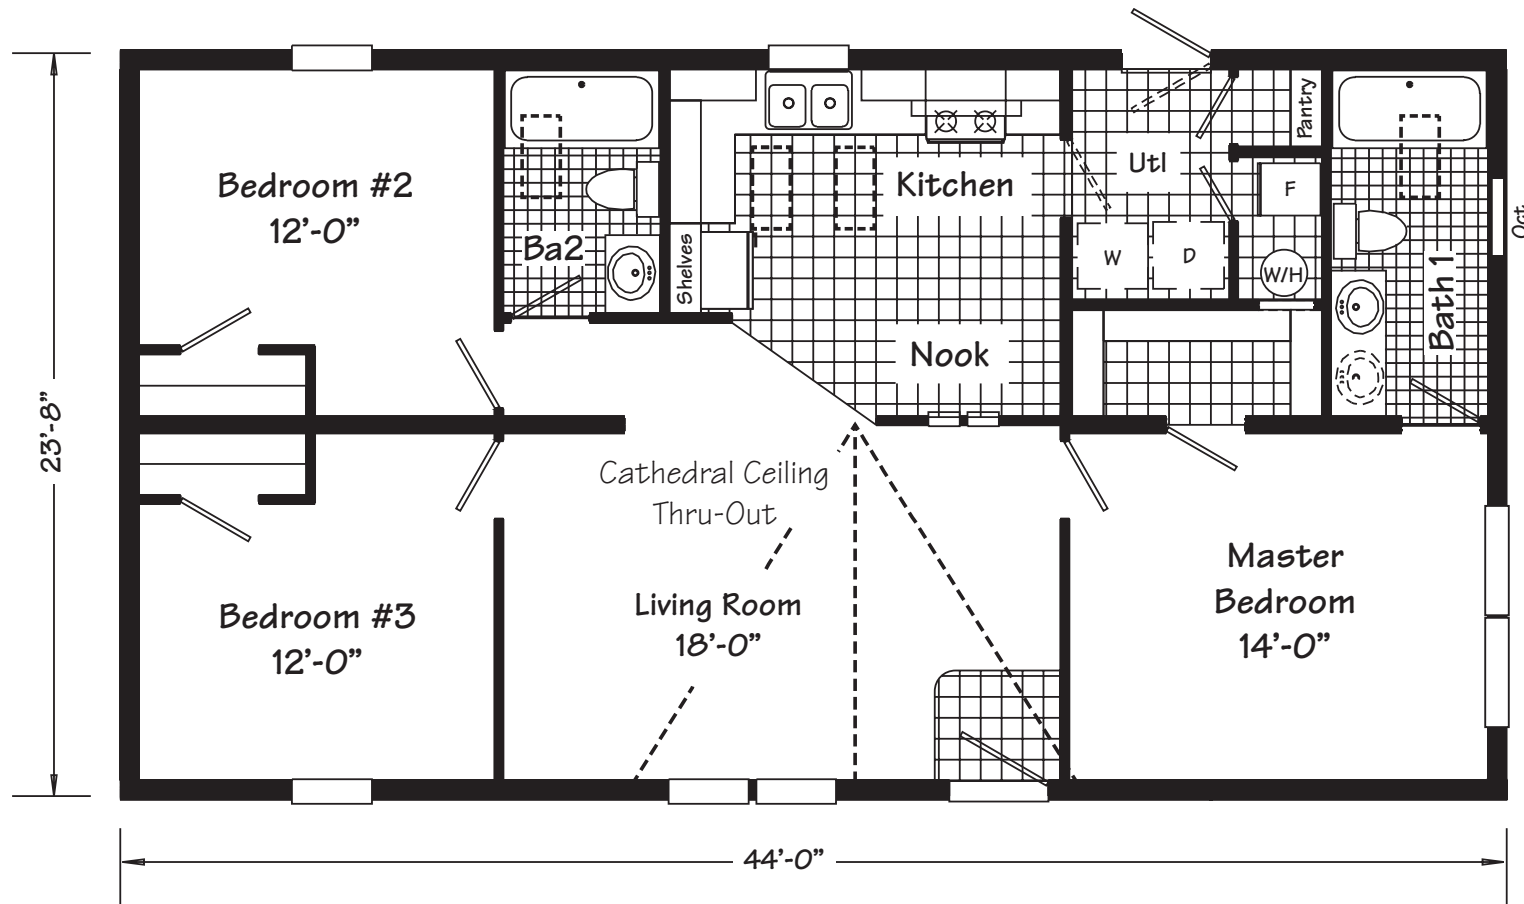

COASTAL COTTAGES

AT POT-NETS COMMUNITIES

- APPROX 1,056 SQUARE FEET
- 3 BEDROOMS/2 BATHS
- QUAINT AND AFFORDABLE
- A GREAT STARTER HOME

THE BEACON

NEW DIMENSION HOMES OF LONG NECK