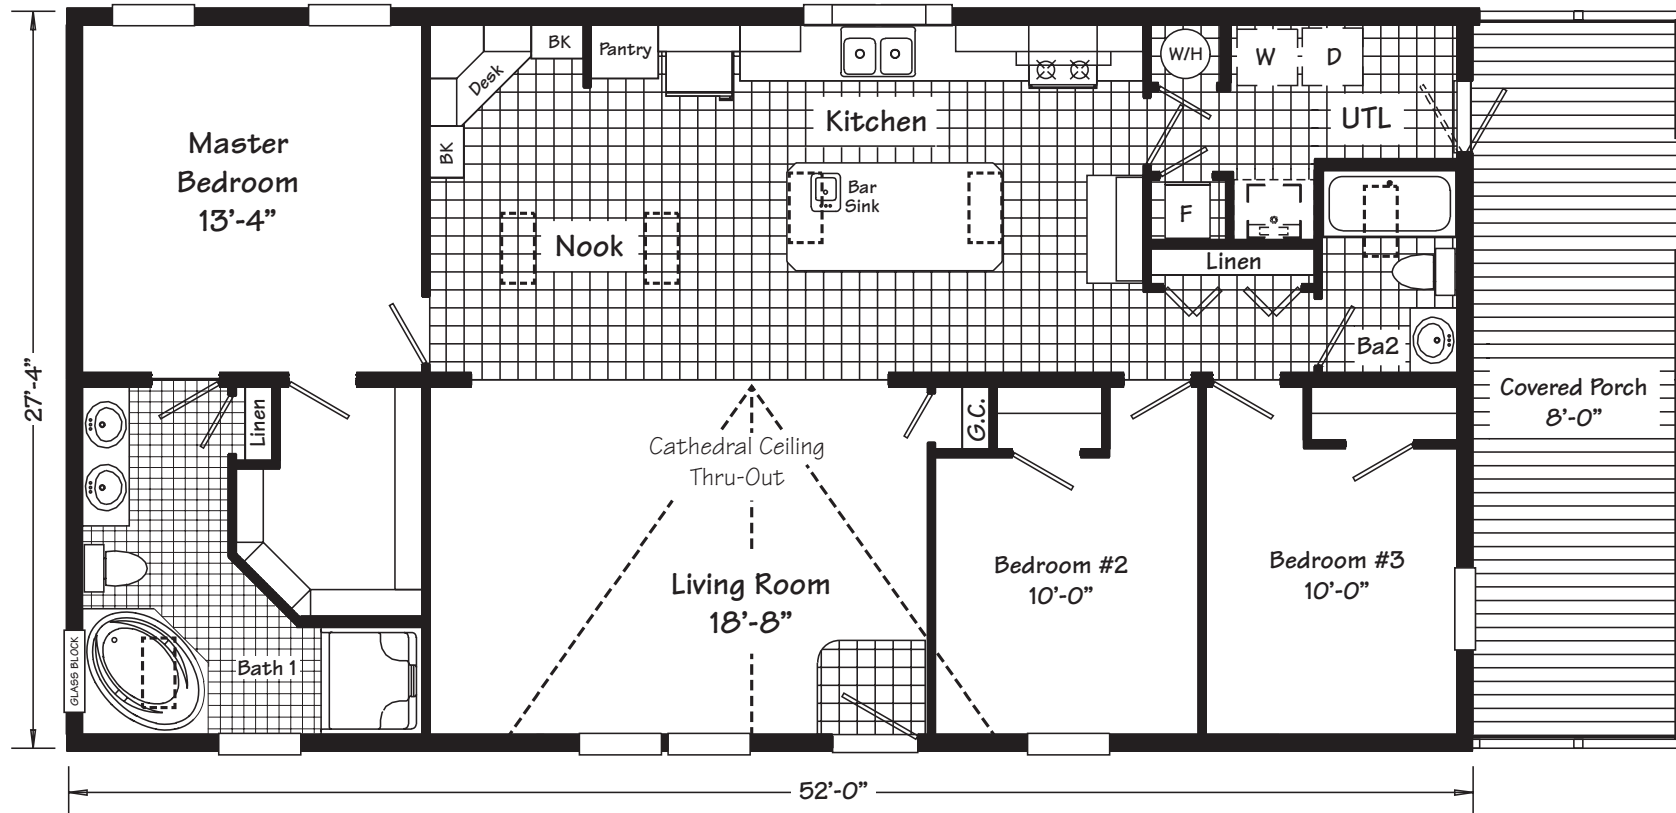

# COASTAL COTTAGES

AT POT-NETS COMMUNITIES

- APPROX 1,456 SQUARE FEET
- 3 BEDROOMS/2 BATHS
- HUGE KITCHEN WITH NOOK
- DELUXE MASTER BATH

## THE BETHANY

NEW DIMENSION HOMES OF LONG NECK

Floorplan rendering provided for illustrative purposes only. All square footage is approximate. Due to continuous improvement, we reserve the right to make changes or modifications without notice.