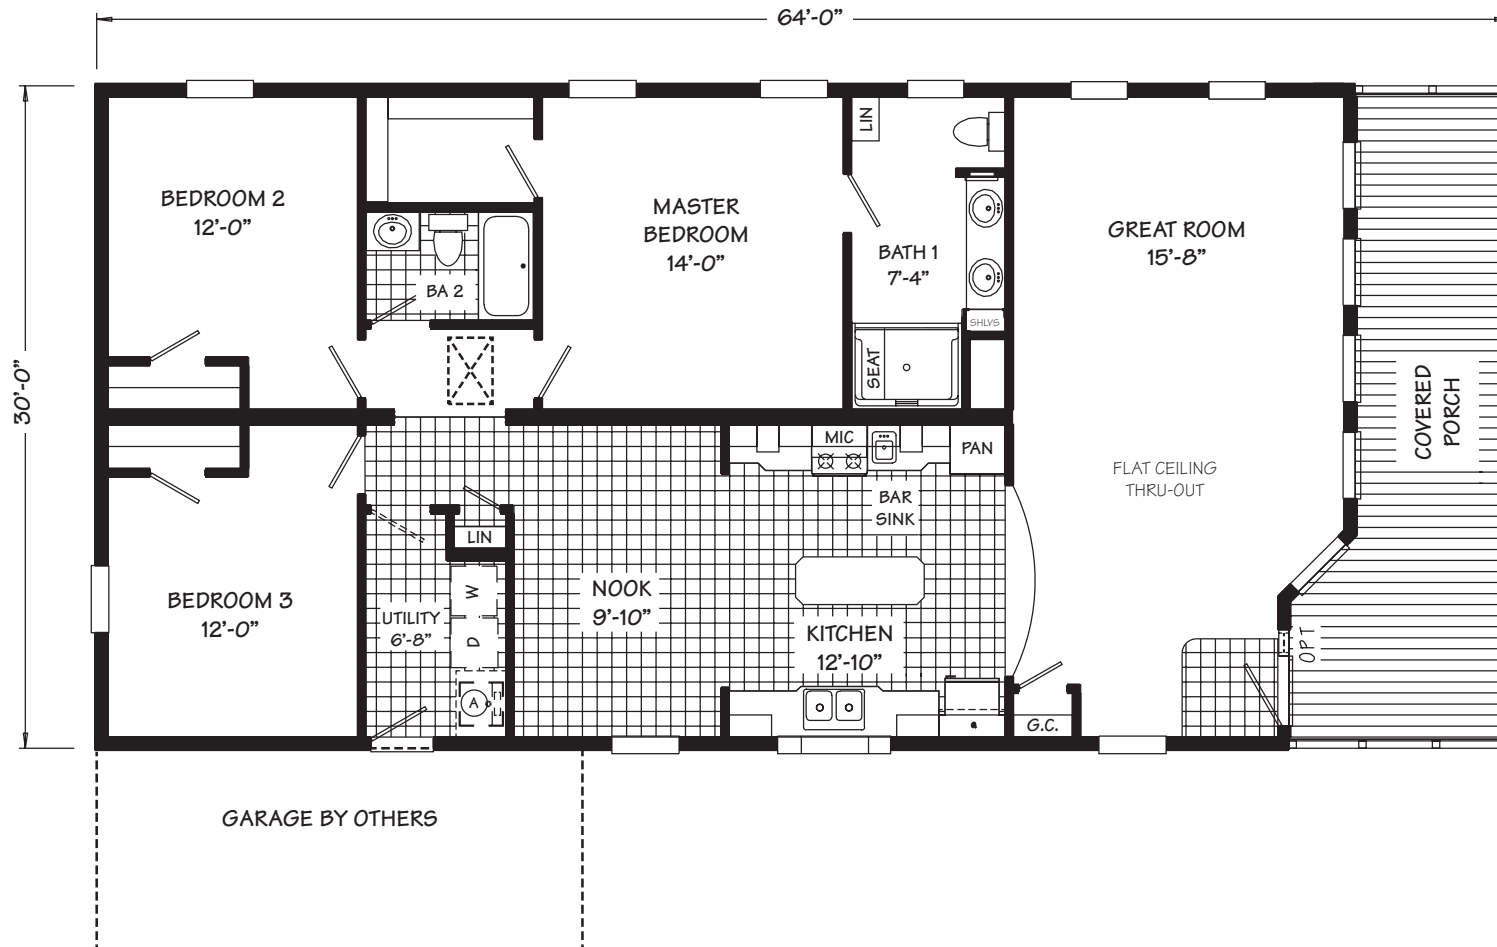

# THE GRANDVILLE

1,686 SQUARE FEET

- 3 BEDROOMS/2 BATHS
- KITCHEN W/NOOK
- HUGE GREAT ROOM

## NEW DIMENSION HOMES OF LONG NECK

Floorplan rendering provided for illustrative purposes only. All square footage is approximate. Due to continuous improvement, we reserve the right to make changes or modifications without notice.