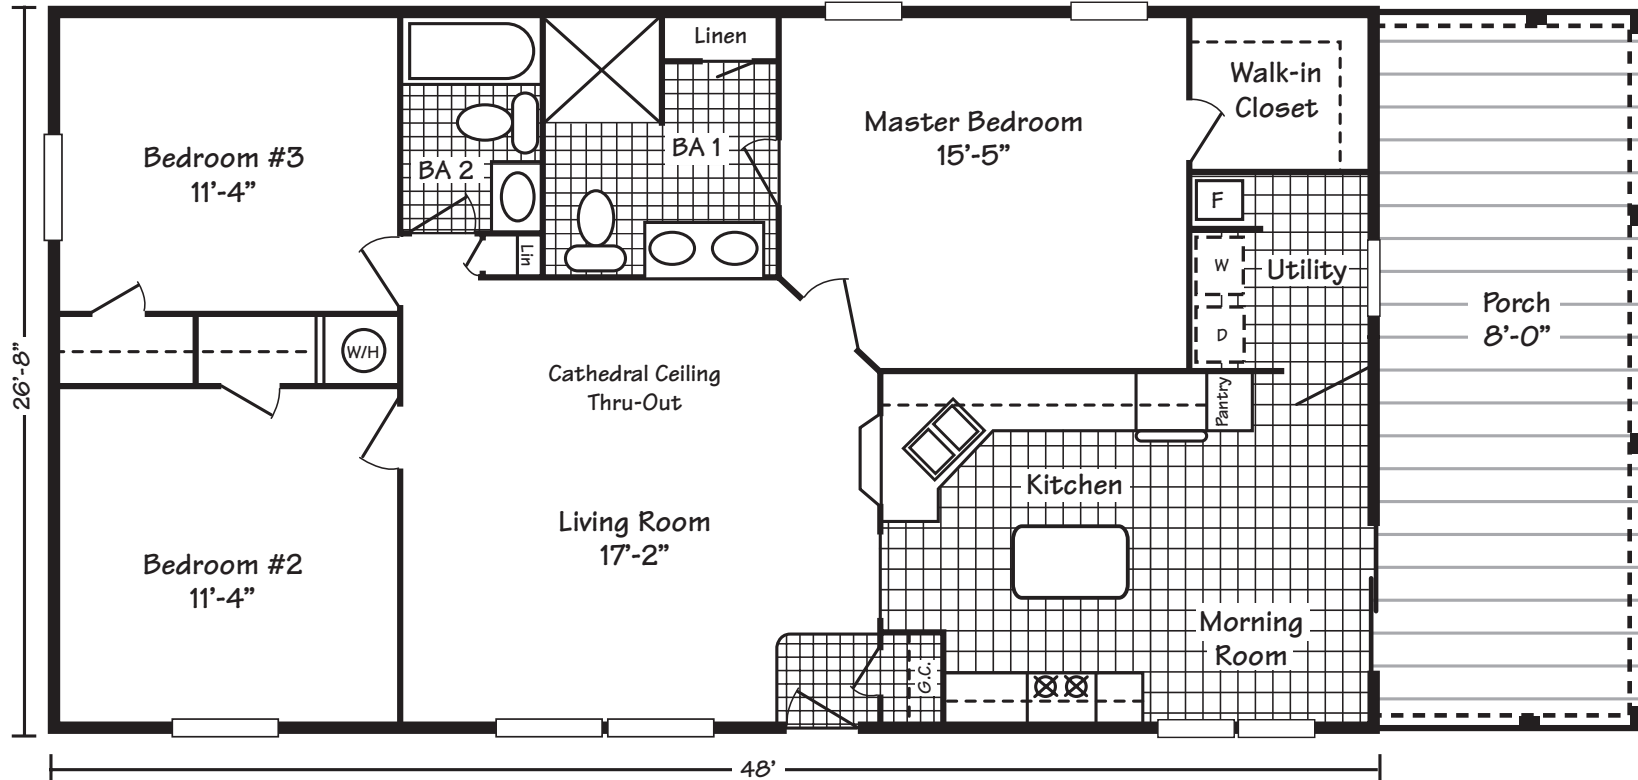

COASTAL COTTAGES

AT POT-NETS COMMUNITIES

- 1,344 SQUARE FEET
- 3 BEDROOMS/2 BATHS
- COUNTRY KITCHEN WITH DINING AREA
- 8-FOOT PORCH

THE HARBESON

NEW DIMENSION HOMES OF LONG NECK