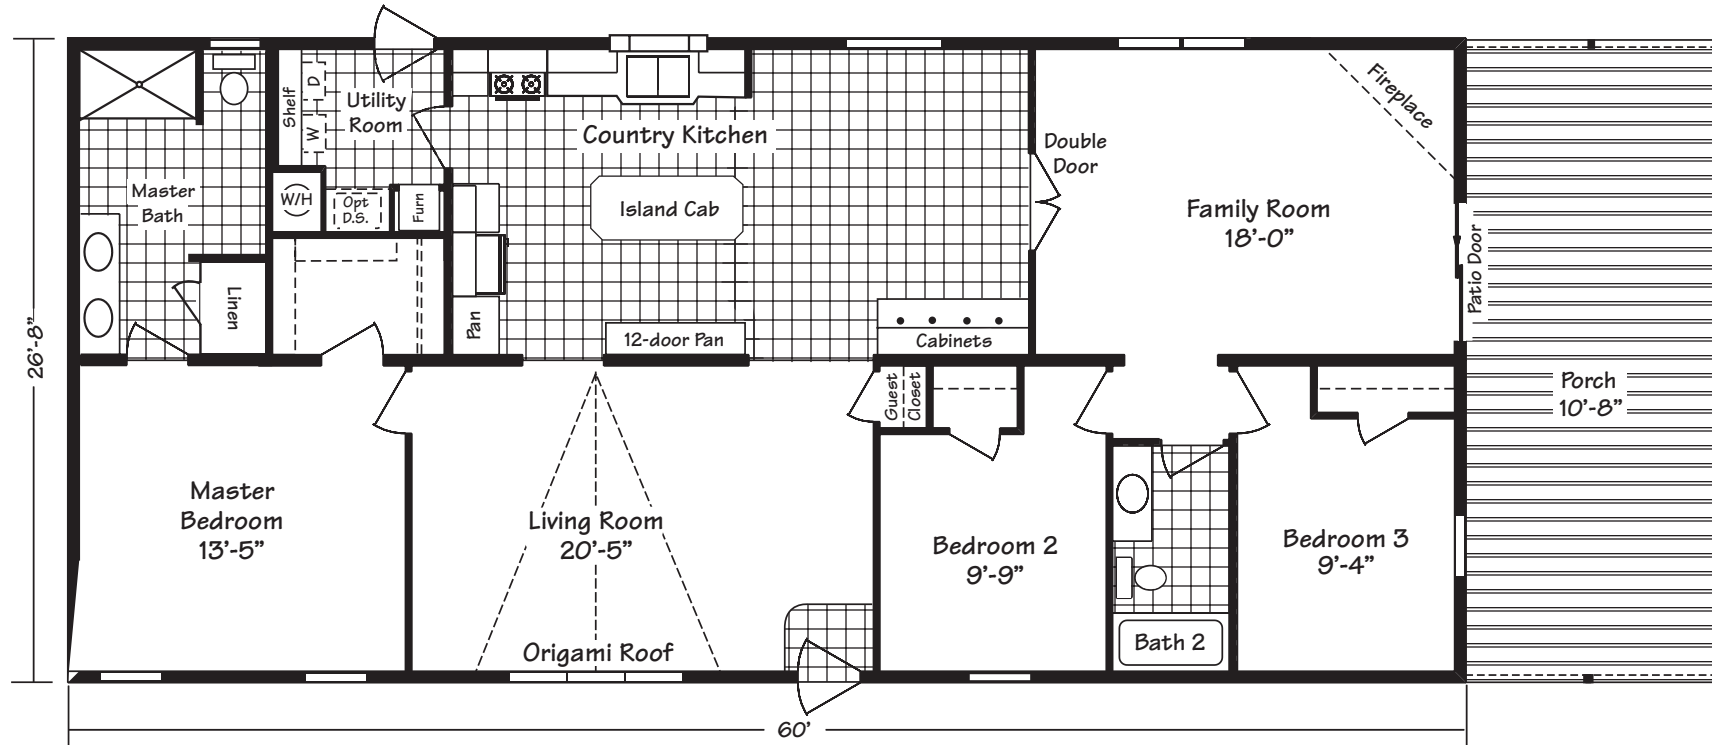

# THE LAURELWOOD

1,680 SQUARE FEET

- 3 BEDROOMS/2 BATHS
- COUNTRY KITCHEN WITH PANTRY
- 10-FOOT PORCH

## NEW DIMENSION HOMES OF LONG NECK

Floorplan rendering provided for illustrative purposes only. All square footage is approximate. Due to continuous improvement, we reserve the right to make changes or modifications without notice.