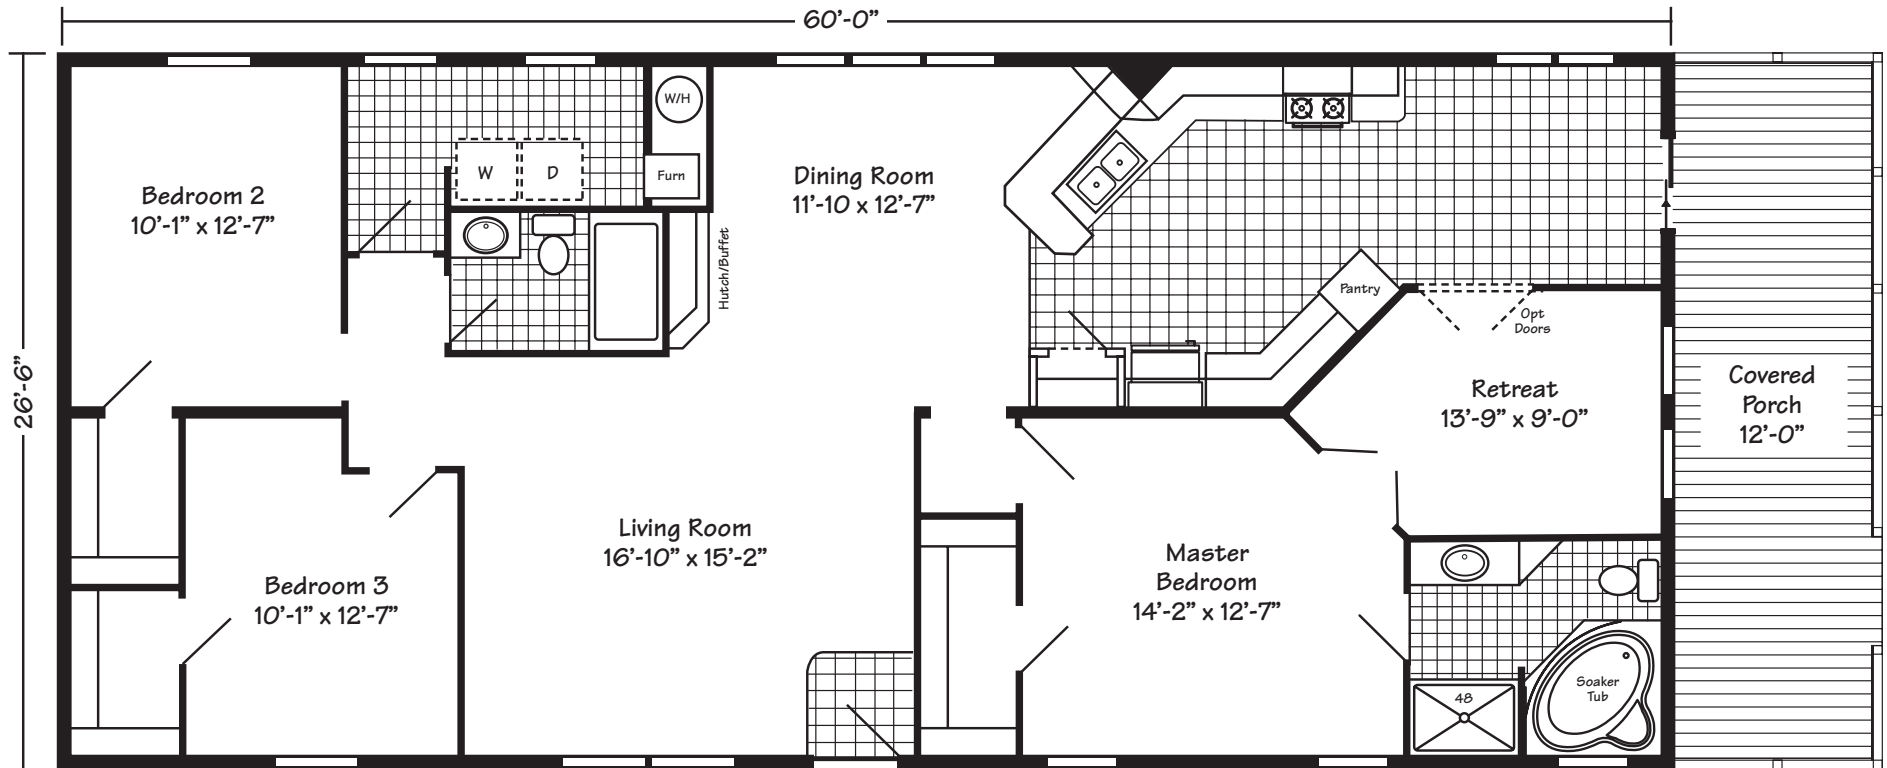

THE LEISUREWOOD

APPROX 1,680 SQUARE FEET

- 3 BEDROOMS/2 BATHS
- KITCHEN WITH MORNING ROOM
- MASTER SUITE WITH RETREAT

NEW DIMENSION HOMES OF LONG NECK

Floorplan rendering provided for illustrative purposes only. All square footage is approximate. Due to continuous improvement, we reserve the right to make changes or modifications without notice.