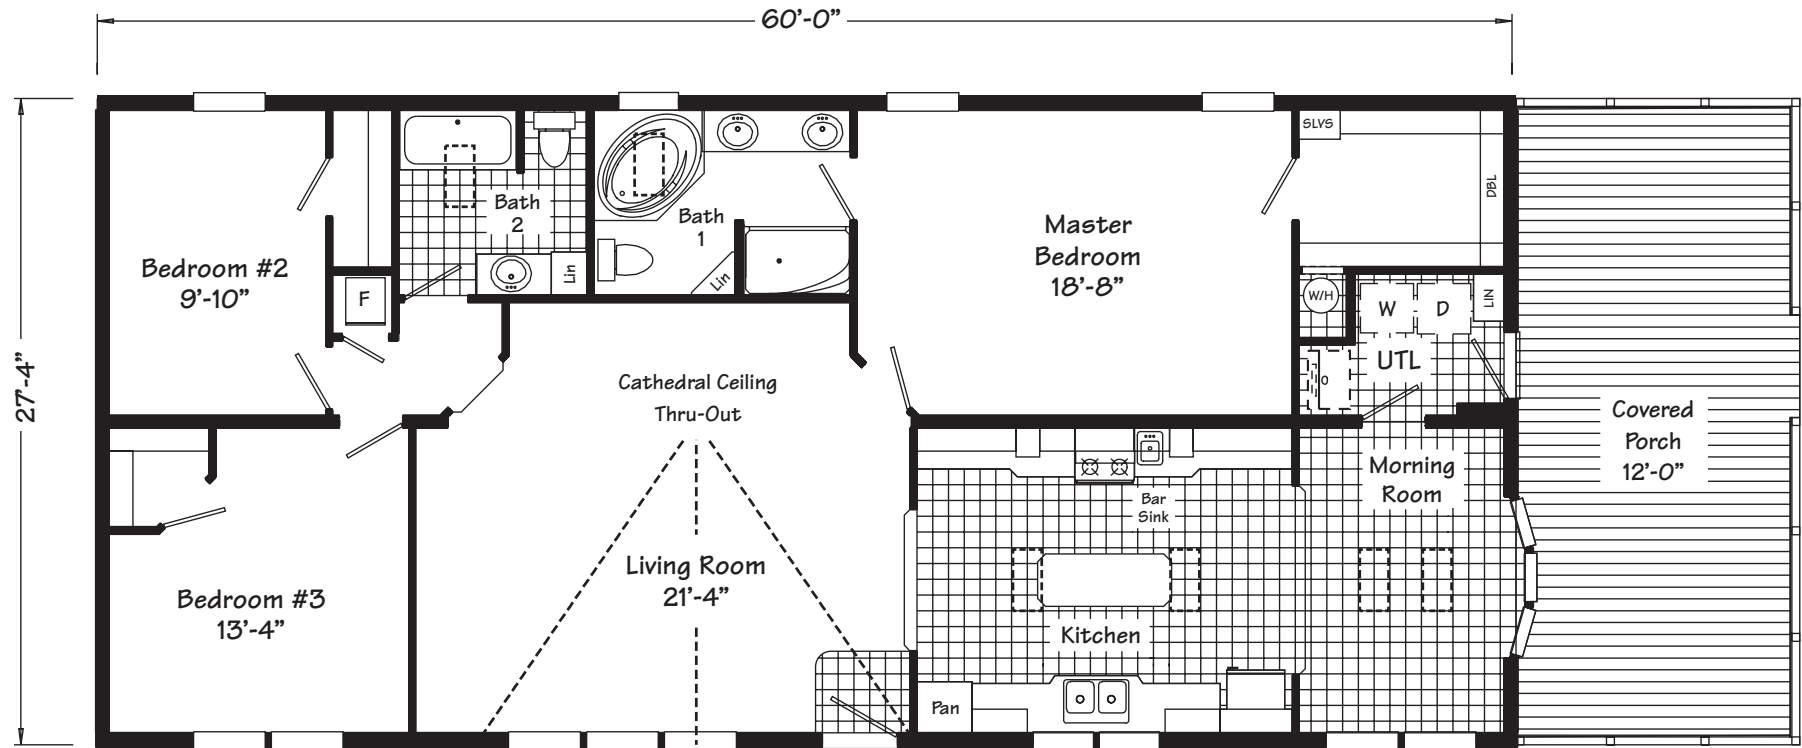

THE PIERWOOD

APPROX 1,680 SQUARE FEET

- 3 BEDROOMS/2 BATHS
- KITCHEN WITH MORNING ROOM
- COVERED FRONT PORCH AND SUNROOM

NEW DIMENSION HOMES OF LONG NECK

Floorplan rendering provided for illustrative purposes only. All square footage is approximate. Due to continuous improvement, we reserve the right to make changes or modifications without notice.