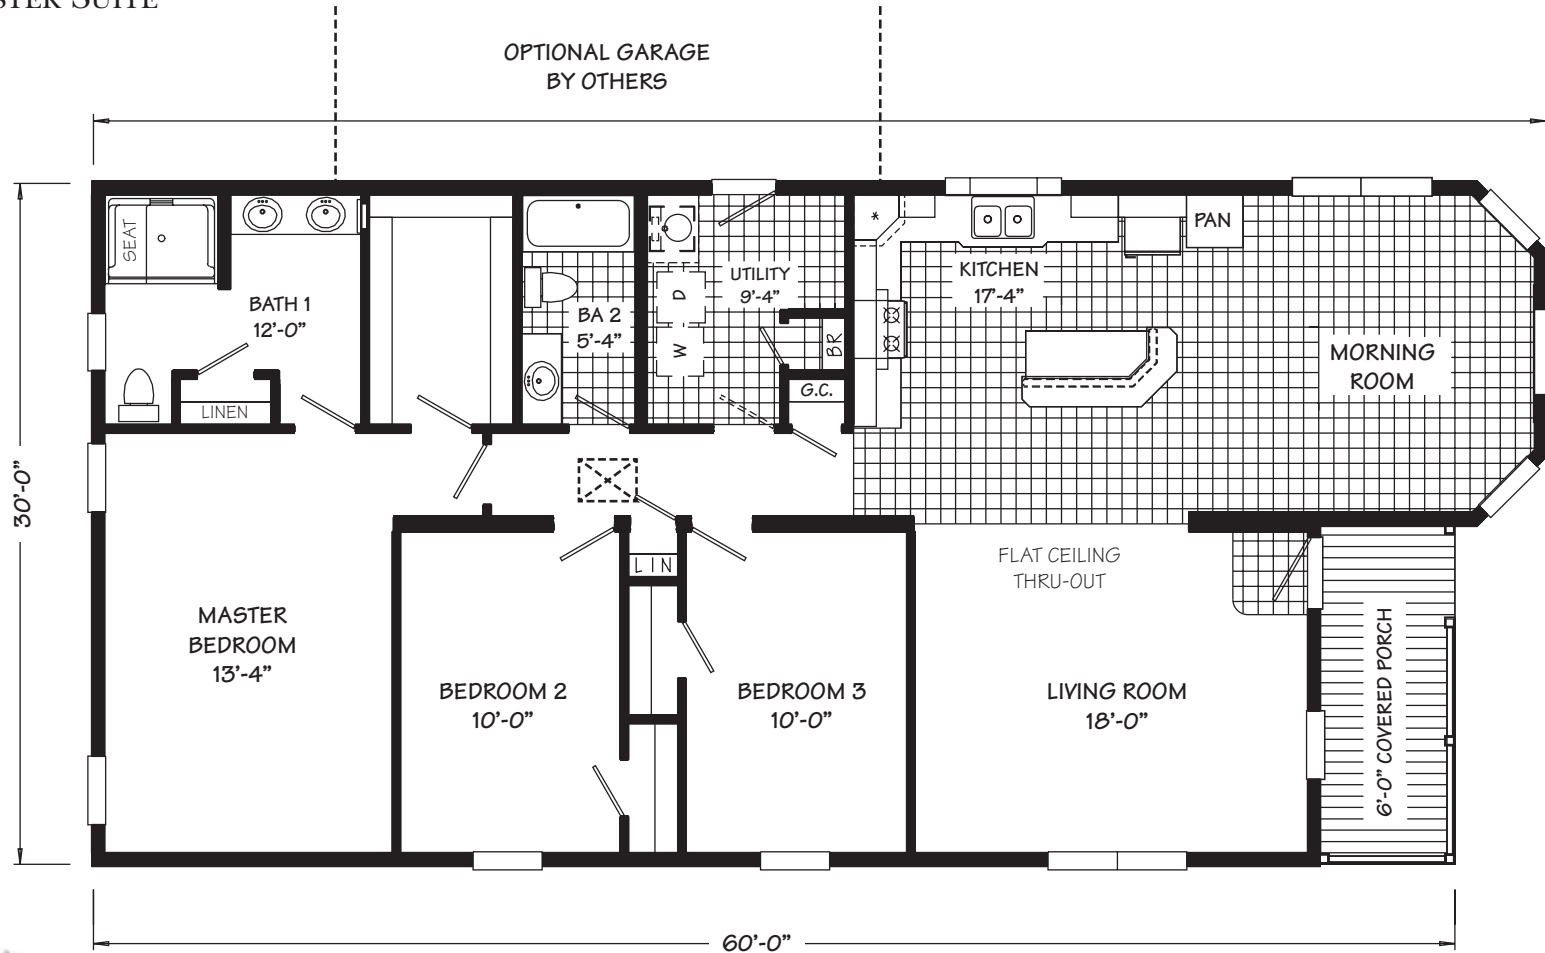

THE YORKVILLE

1,761 SQUARE FEET

- 3 BEDROOMS/2 BATHS
- KITCHEN WITH MORNING ROOM
- LARGE MASTER SUITE

NEW DIMENSION HOMES OF LONG NECK

Floorplan rendering provided for illustrative purposes only. All square footage is approximate. Due to continuous improvement, we reserve the right to make changes or modifications without notice.